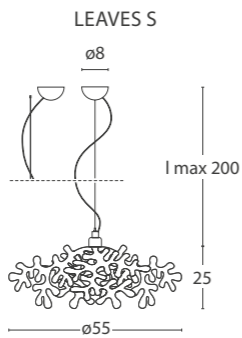

LEAVES

S / 21

Leaves est la plus petite version de la série, disponible en suspension et applique/plafonnier. Réalisé en tôles métalliques découpées au laser puis modelé à la main, il est disponible dans les finitions noir brillant, blanc brillant, vert chartreuse, rouge et feuille d'or. Pour la version suspendue, il est possible de décentraliser la fixation au plafond par rapport à l'auvent ou de commander un auvent à double sortie pour connecter deux lampes.

Leaves è la più piccola versione della serie, disponibile come sospensione e applique/plafone. Realizzata in fogli di metallo tagliati a laser e successivamente modellati a mano, è disponibile nelle finiture nero lucido, bianco lucido, verde chartreuse, rosso e foglia oro. Per la versione a sospensione, è possibile decentrare l'attacco a soffitto rispetto al rosone o ordinare un rosone con doppia uscita per collegare due lampade.

FINISHES

- 112 Glossy black
- 114 Glossy white
- 119 Chartreuse green
- 120 Red
- 130 Gold foil

CABLE

Transparent

SUGGESTED LIGHT SOURCE

- 220/240V E27
- 100/120V E26

LEAVES S

- ☞ **LED** (suggested)

SUGGESTED LIGHT SOURCE

- 220/240V E27
- 100/120V E26

LEAVES 21

- ☞ Special Mirror Silver max 100W
- ☞ **LED** Special Mirror Silver

CERTIFICATION

Units: cm